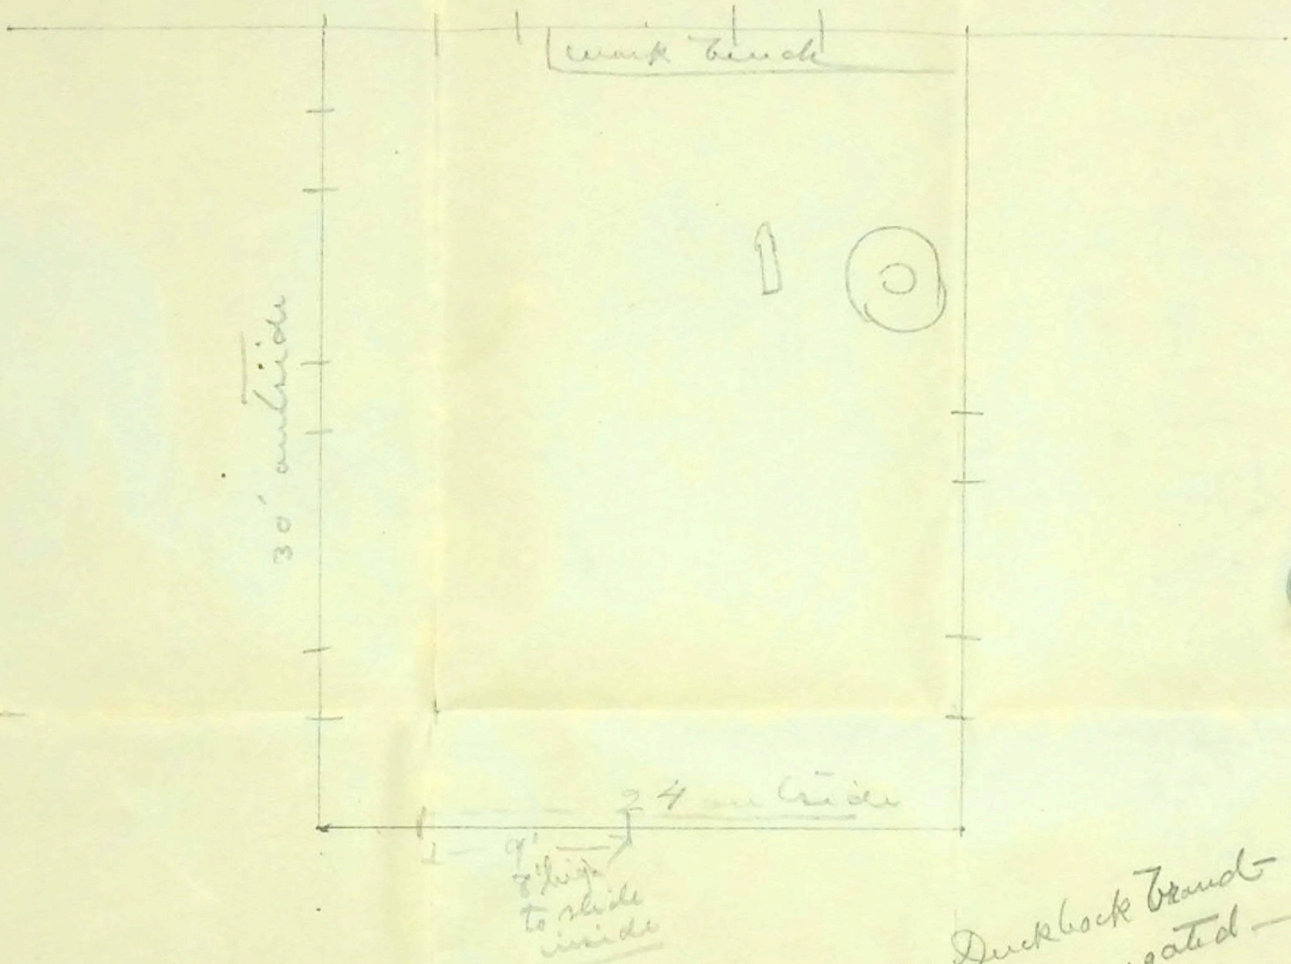

Roof = Hem. Shiplap
and asbestos protected
metal, Duck-back brand,
#24 gauge, Corrugated.

2-ventilators, about 30" square

shiplap
paper
siding

lined 8' high with same as
roof covering.

Dirt Floor

6x10" cedar flat timber piers

Mr. Kenton's Sketch

Asbestos protected metal - Duckback brand
 #24 gauge - corrugated