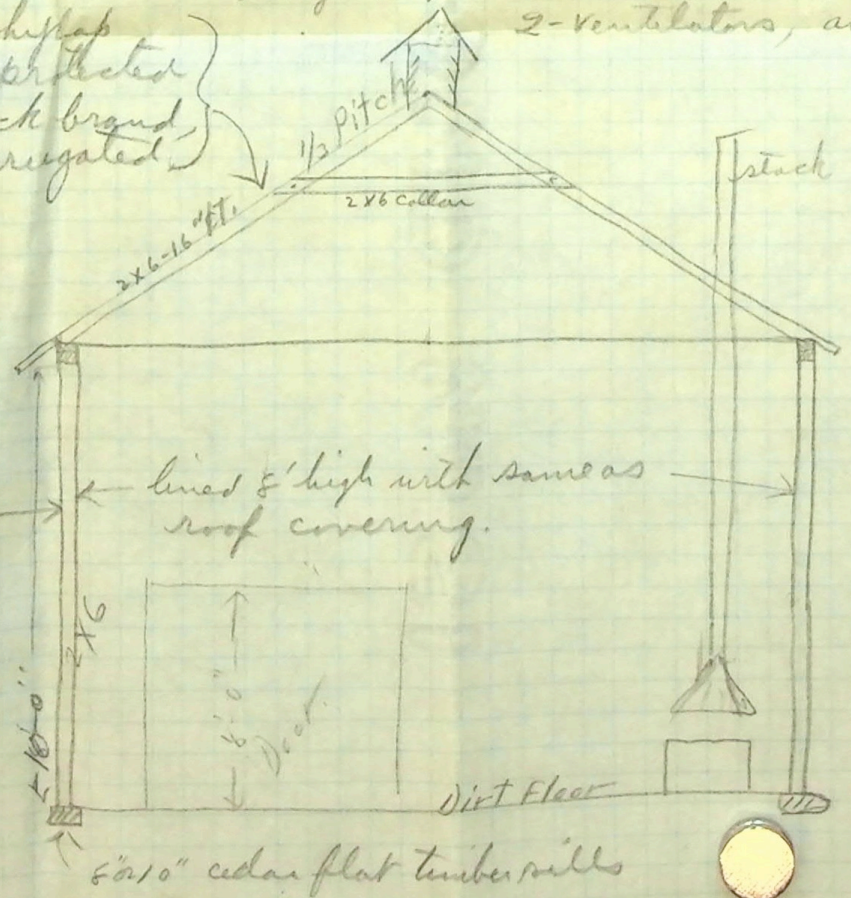

Roof = Hem. Shiplap
and asbestos protected
metal, Duck-back brand,
#24 gauge, Corrugated.

2-ventilators, about 30" square

shiplap
paper
siding

lined 8' high with same as
roof covering.

Dirt Floor

6x10" cedar flat timber piers

Mr. Kenton's Sketch

Asbestos protected metal - Duckback brand
 #24 gauge - corrugated